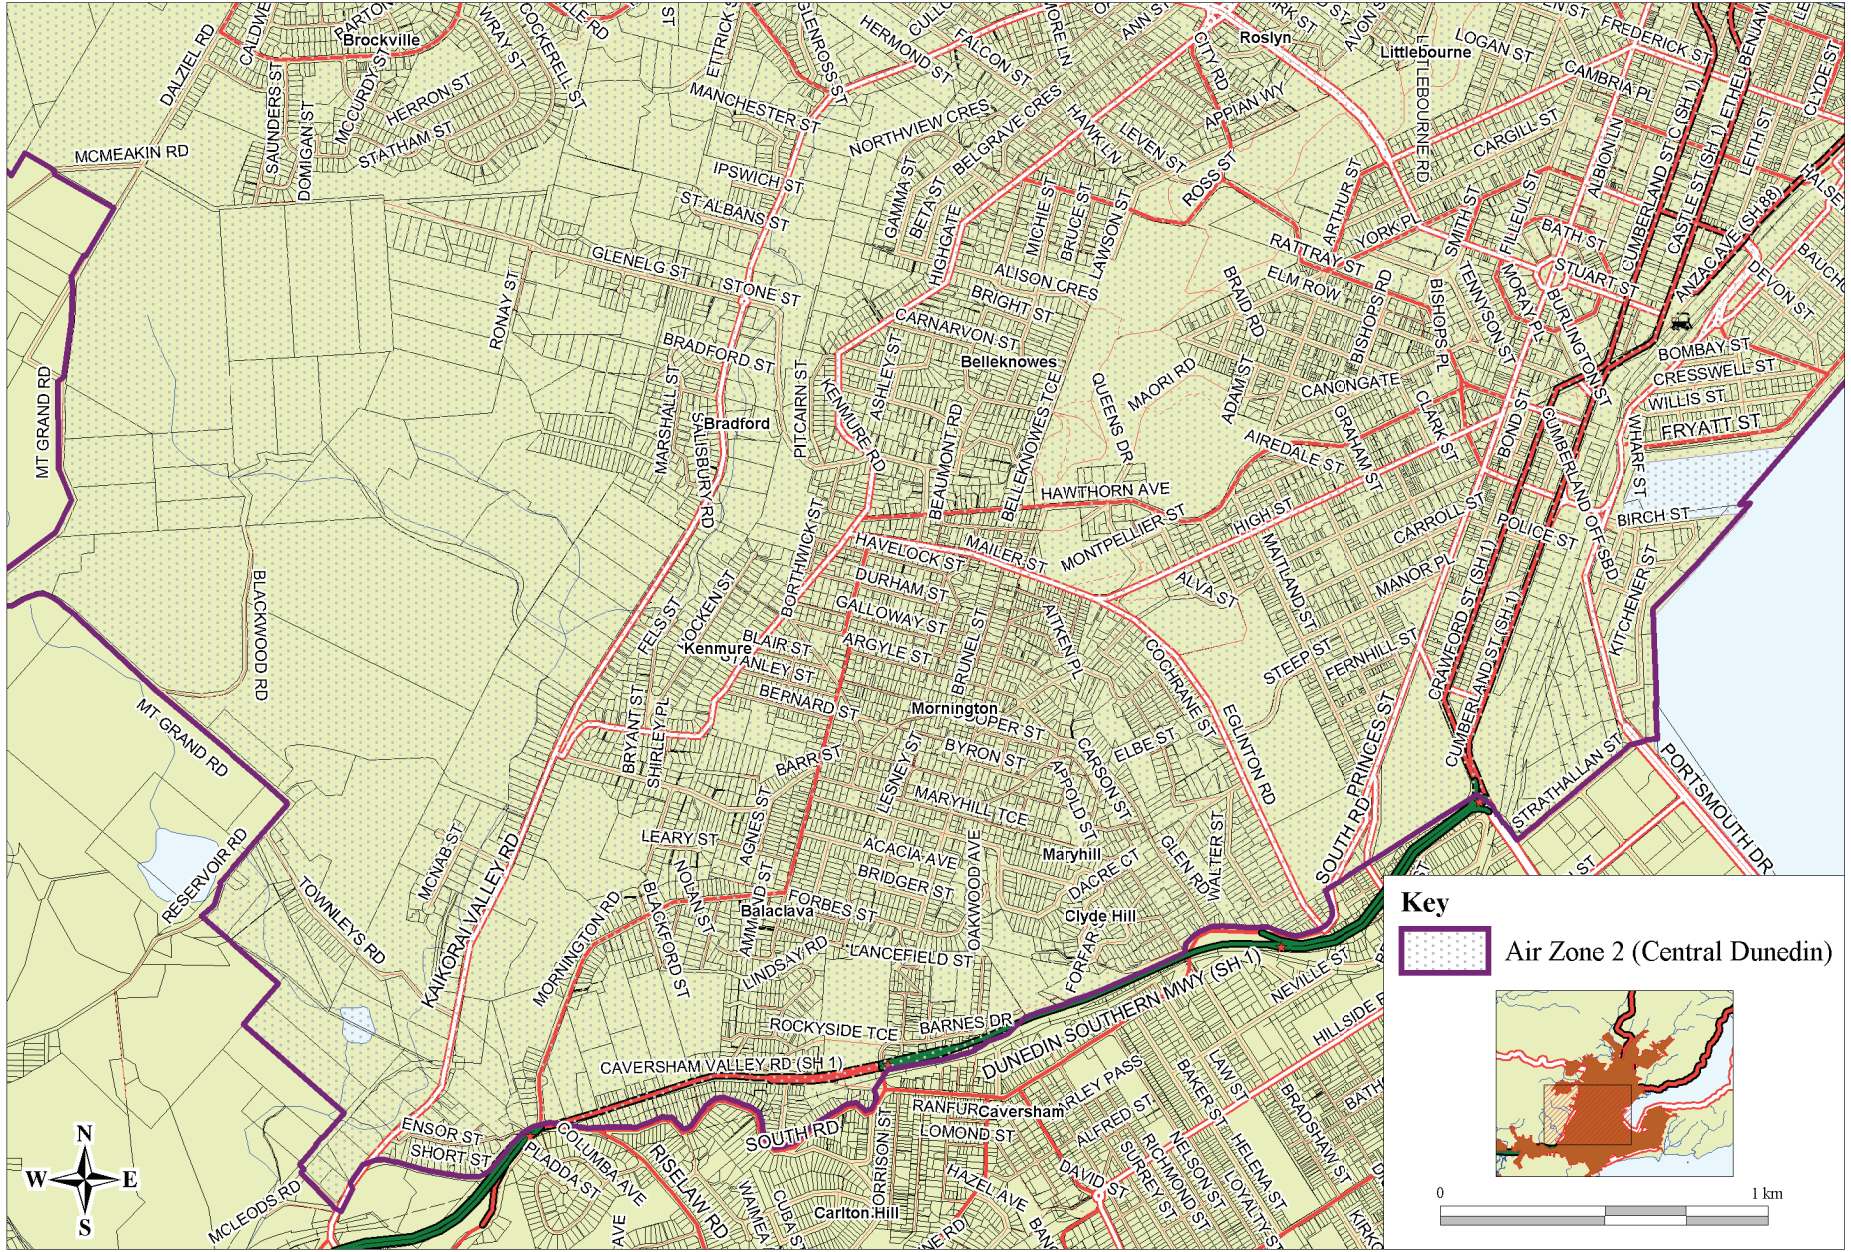

Air Zone 2 (Central Dunedin)

Map 1 of 4

Key

Air Zone 2 (Central Dunedin)

Air Zone 2 (Central Dunedin)

Map 2 of 4

Air Zone 2 (Central Dunedin)

Map 4 of 4