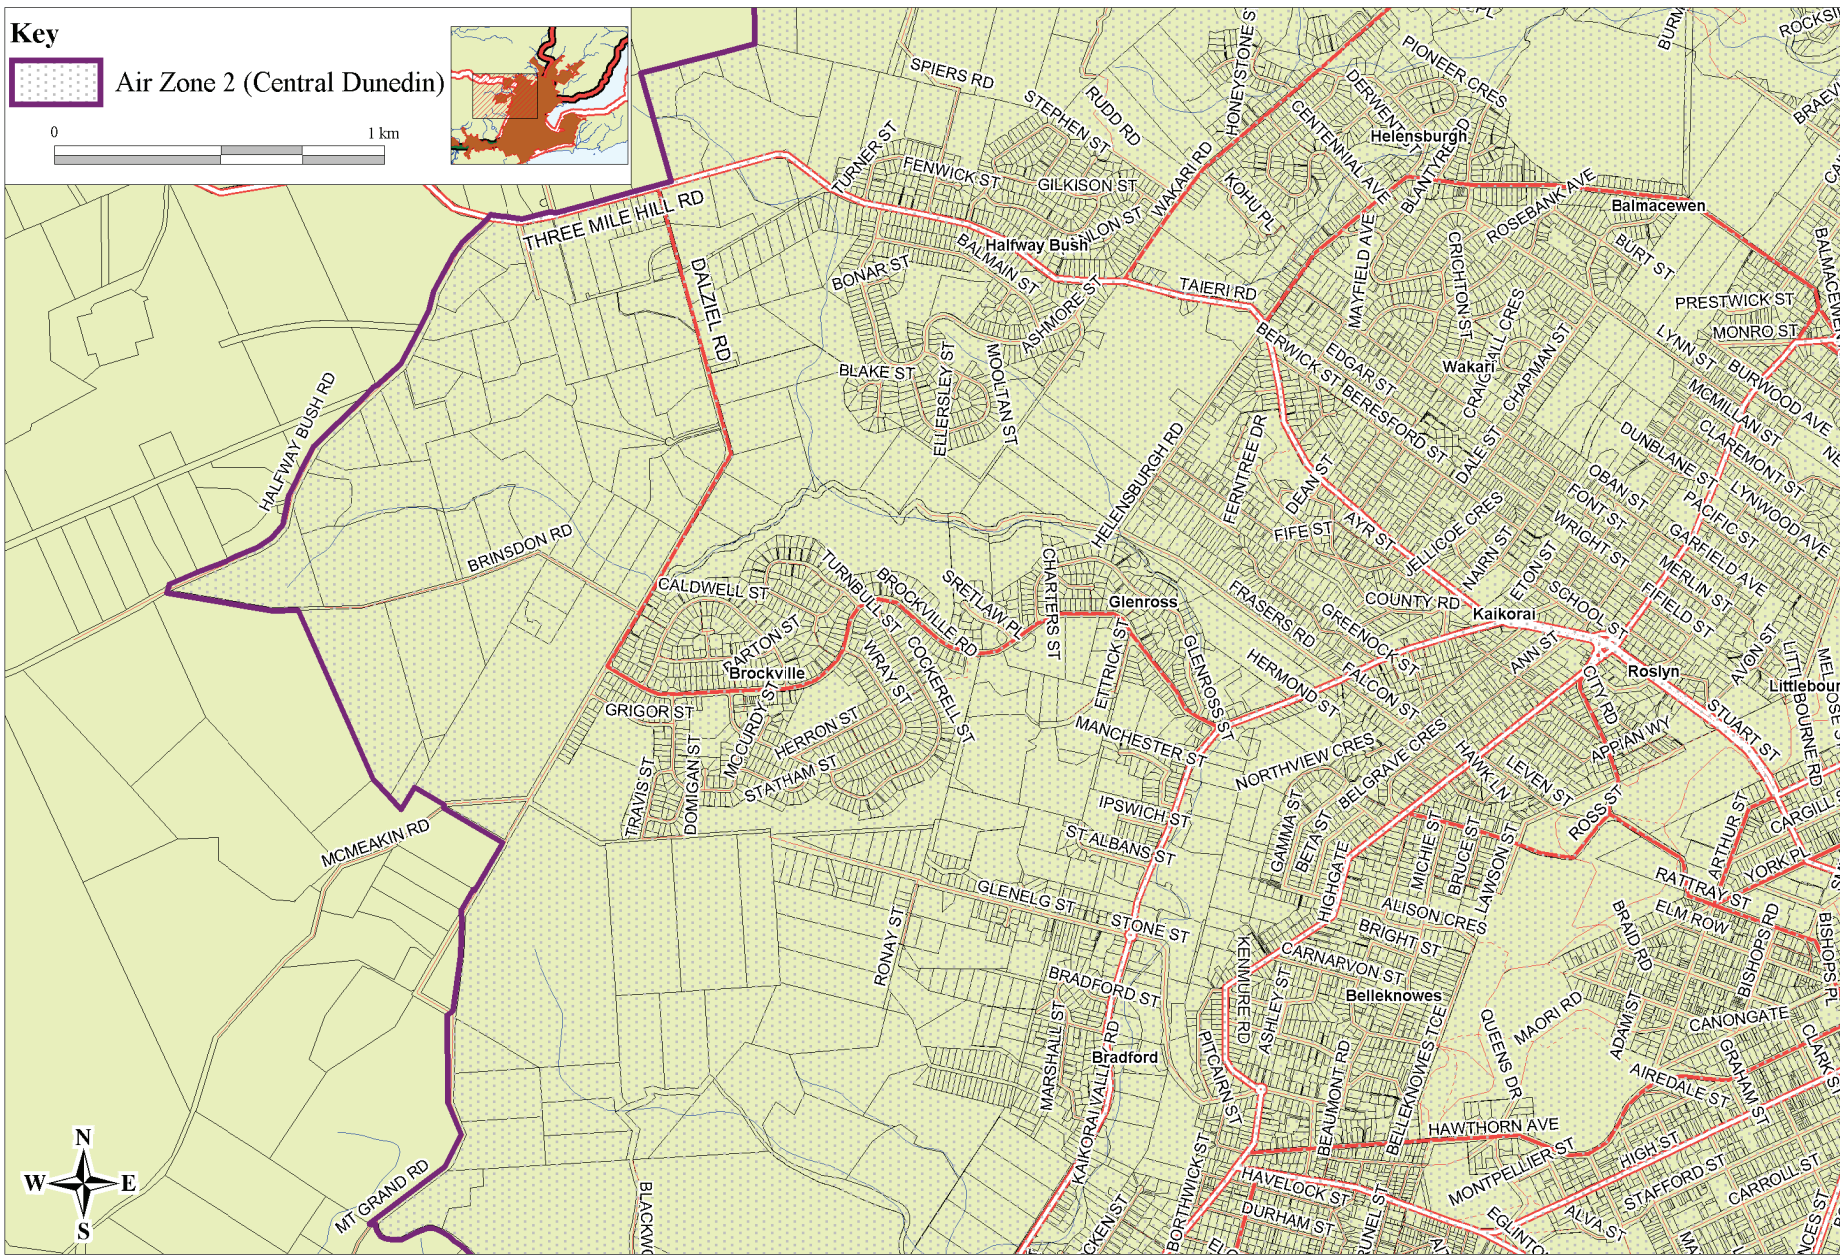

Air Zone 2 (Central Dunedin)

Map 1 of 4

Key

Air Zone 2 (Central Dunedin)

Air Zone 2 (Central Dunedin)

Map 2 of 4

Air Zone 2 (Central Dunedin)

Map 4 of 4