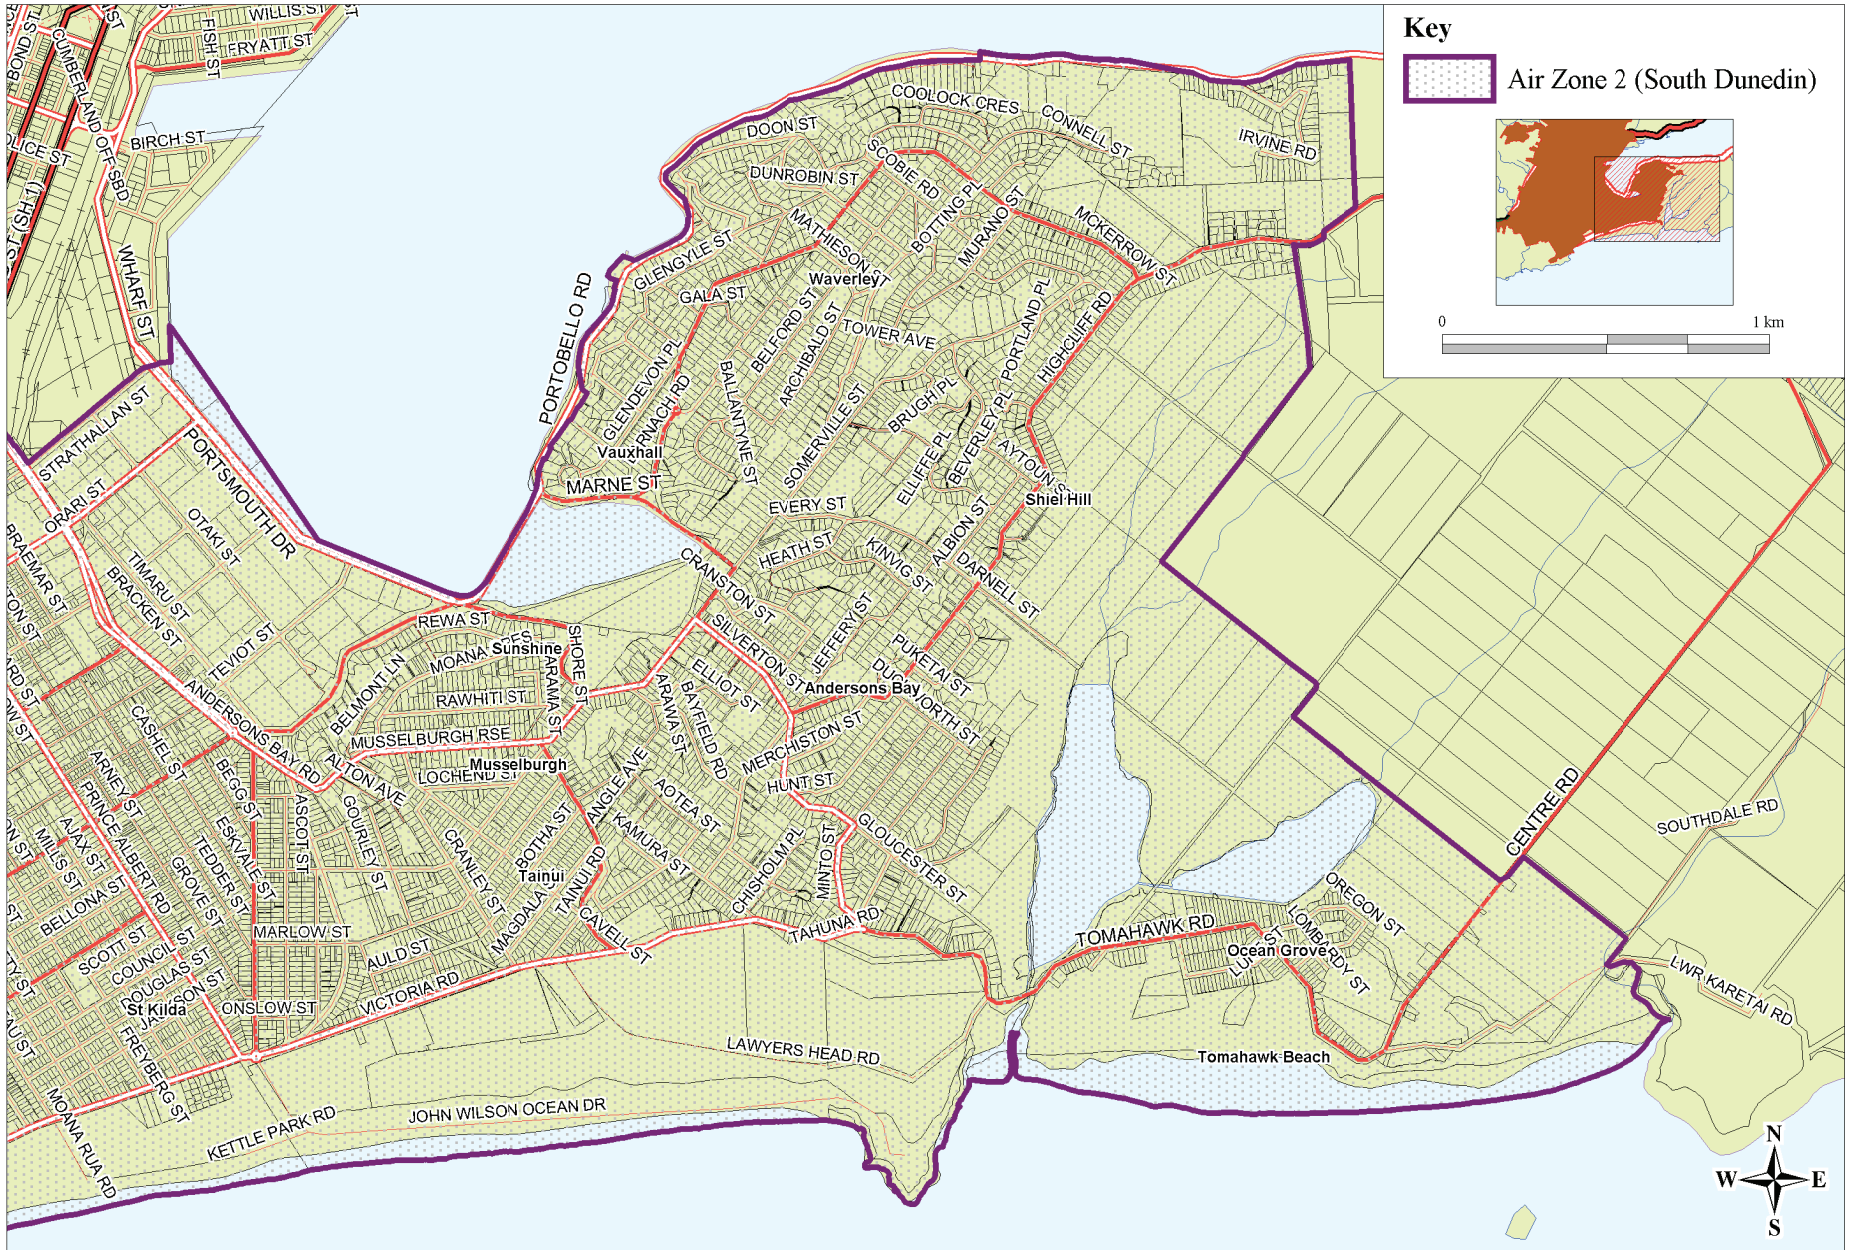

Air Zone 2 (South Dunedin)

Map 1 of 2

Air Zone 2 (South Dunedin)

Map 2 of 2